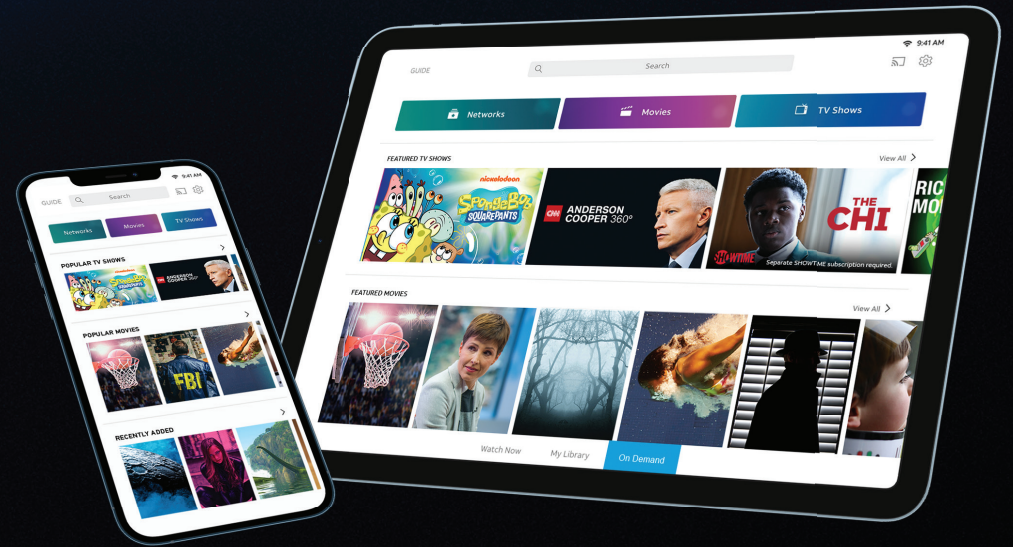

\*This only applies as part of a bundle when you add HBO Max, if not, it is a higher price as a standalone.

Plus, even more add-ons like Starz, Cinemax, Epix, and unlimited cloud DVR are available at an additional cost per unit.

# THE DIRECTV APP

## *An Everywhere Amenity*

DIRECTV STREAM is an application your residents can use on their devices at home or while traveling.

Using their phone or tablet, residents can stream anytime, anywhere in the US, build binge-worthy libraries of top networks and shows, and pause and rewind live TV.